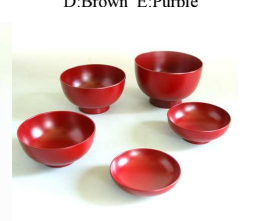

K03-2001
Seven Nested Bowls Set
17 x 17 x 7 cm
6 3/4" w x 6 3/4" l x 2 3/4" h
Wood Powder / Urushi Paint

K03-2102A/B
Nested Five Bowls Set
13 x 13 x 8.5 cm
5 1/8" w x 5 1/8" l x 3 3/8" h
Wood Powder / Urushi Paint
*A:Red B:Black