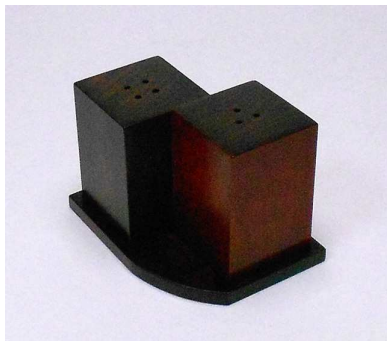

K03-GEF02 Salt & Pepper Case Set "Kizuna"
Wood, Glass/Urushii Paint